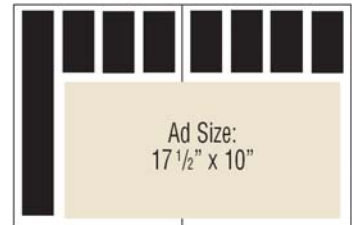

2012 SPECIFICATIONS

For Tabloid Size Publications

King-size Page

Bleed Size: 10 3/4" x 14 1/4"
Trim Size: 10 1/2" x 14"

King-size Spread

Bleed Size: 21 1/4" x 14 1/4"
Trim Size: 21" x 14"

3/4 Vert. Page

3/4 Horiz. Page

3/4 Vert. Spread

3/4 Horiz. Spread (not shown)
Ad size: 20" x 10"

Island Page

Island Spread

Island Page + 3/4 Page Horiz.

Island Spread + Island Page

1/2 Vert. Page

1/2 Horiz. Page

1/2 Horiz. Spread (not shown)
Ad Size: 20" x 6 3/4"

1/4 Vert. Page

1/4 Horiz. Page

1/4 Page Column