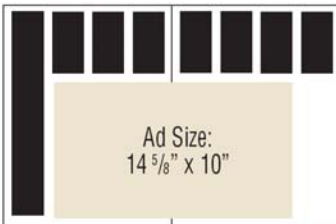

2012 SPECIFICATIONS

For Tabloid Size Publications

King-size Page

Bleed Size: 10 3/4" x 14 1/4"
Trim Size: 10 1/2" x 14"

King-size Spread

Bleed Size: 21 1/4" x 14 1/4"
Trim Size: 21" x 14"

3/4 Vert. Page

3/4 Horiz. Page

3/4 Vert. Spread

3/4 Horiz. Spread (not shown)
Ad size: 20" x 10"

Island Page

Island Spread

Island Page + 3/4 Page Horiz.

Island Spread + Island Page

1/2 Vert. Page

1/2 Horiz. Page

1/2 Horiz. Spread (not shown)
Ad Size: 20" x 6 3/4"

1/4 Vert. Page

1/4 Horiz. Page

1/4 Page Column