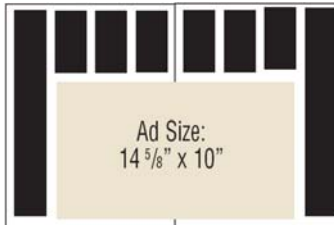

2012 SPECIFICATIONS

For Tabloid Size Publications

King-size Page

Bleed Size: 10 3/4" x 14 1/4"
Trim Size: 10 1/2" x 14"

King-size Spread

Bleed Size: 21 1/4" x 14 1/4"
Trim Size: 21" x 14"

3/4 Vert. Page

3/4 Horiz. Page

3/4 Vert. Spread

3/4 Horiz. Spread (not shown)
Ad size: 20" x 10"

Island Page

Island Spread

Island Page + 3/4 Page Horiz.

Island Spread + Island Page

1/2 Vert. Page

1/2 Horiz. Page

1/2 Horiz. Spread (not shown)
Ad Size: 20" x 6 3/4"

1/4 Vert. Page

1/4 Horiz. Page

1/4 Page Column