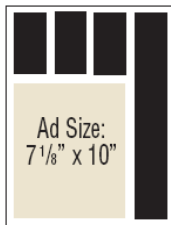

2012 SPECIFICATIONS

For Tabloid Size Publications

King-size Page

Bleed Size: 10 3/4" x 14 1/4"
Trim Size: 10 1/2" x 14"

King-size Spread

Bleed Size: 21 1/4" x 14 1/4"
Trim Size: 21" x 14"

3/4 Vert. Page

3/4 Horiz. Page

3/4 Vert. Spread

3/4 Horiz. Spread (not shown)
Ad size: 20" x 10"

Island Page

Island Spread

Island Page + 3/4 Page Horiz.

Island Spread + Island Page

1/2 Vert. Page

1/2 Horiz. Page

1/2 Horiz. Spread (not shown)
Ad Size: 20" x 6 3/4"

1/4 Vert. Page

1/4 Horiz. Page

1/4 Page Column